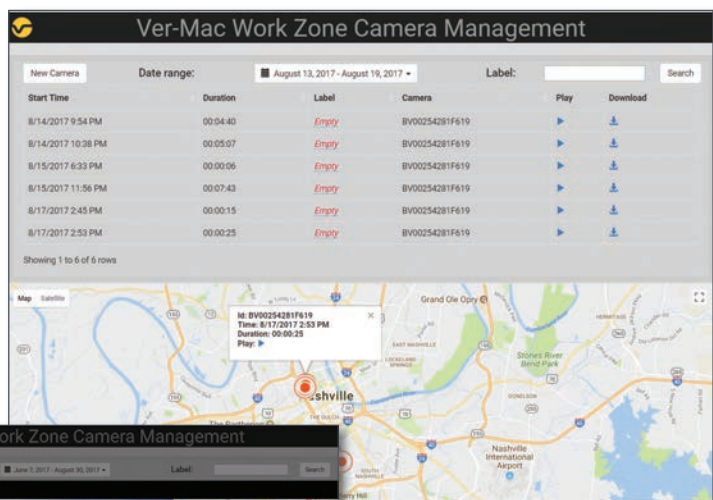

## HOW DOES IT WORK?

1. Videos are recorded via the **Dashcam** mounted to the vehicles windshield.

2. When the vehicle returns to the office, the **Base Station** locates the Dashcam and automatically downloads the videos and sends them to the cloud.

**BASE STATION FEATURES**

- Automatically downloads videos when dashcam comes in to Wi-Fi range
- One Ver-Mac Base Station Wi-Fi server installed in office
- One or several cameras utilize one server
- No smartphone or cellular communication fees
- No need to retrieve, organize or send videos

**WORK ZONE CAMERA MANAGEMENT SOFTWARE FEATURES**

- Locate and view videos quickly using date/time and/or map
- Name videos by project for enhanced video management
- Download HD videos from your pc, tablet or smartphone
- Videos can be stored and retrieved for up to 3 years

**INTERACTIVE VIDEO PLAYBACK FEATURES**

- Dual screen of HD quality video with Interactive GPS Google Map
- Each video has Date/Time and Longitude/Latitude coordinates
- Record videos day or night
- View or download all or portions of the video