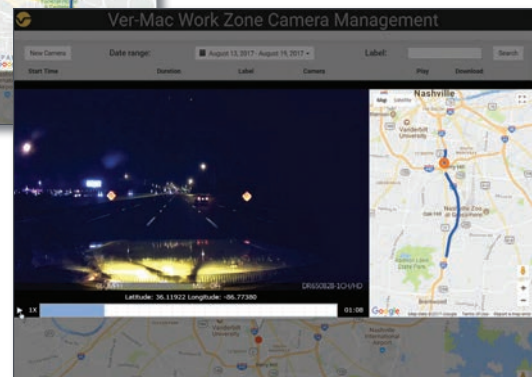

**BASE STATION FEATURES**

- Automatically downloads videos when dashcam comes in to Wi-Fi range
- One Ver-Mac Base Station Wi-Fi server installed in office
- One or several cameras utilize one server
- No smartphone or cellular communication fees
- No need to retrieve, organize or send videos

**INTERACTIVE VIDEO PLAYBACK FEATURES**

- Dual screen of HD quality video with Interactive GPS Google Map
- Each video has Date/Time and Longitude/Latitude coordinates
- Record videos day or night
- View or download all or portions of the video