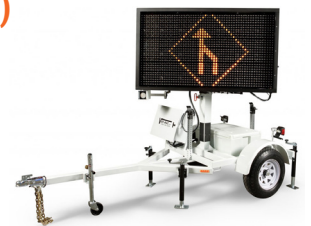

SMALL-SIZE MESSAGE BOARD (FULL MATRIX)

- . Small trailer footprint for easy use in tight applications
- . Several character sizes and variations
- . Ideal for lower speed roadways and narrow-shoulder applications.