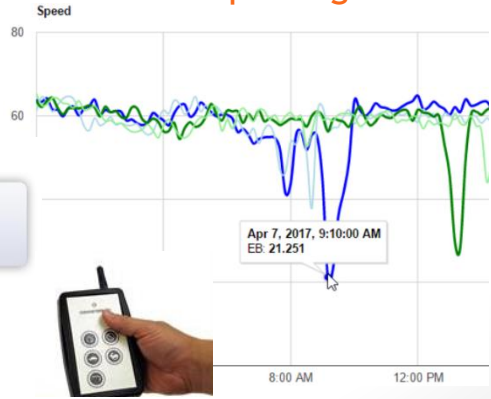

FEATURES:

- Automated & Real-Time Solar Powered Trailers
- Remote Monitoring
- Multiple Options for Messaging
- Documentation & Reporting