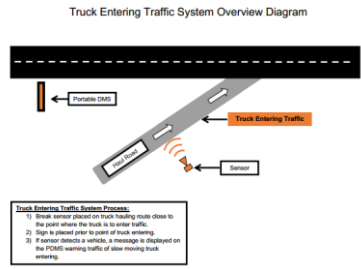

Trucks Entering System

Street Smart Rental is raising the bar in the traffic safety industry again! Street Smart has developed a *Trucks Entering System* that is **AUTOMATED & REAL TIME, SOLAR POWERED** (no maintenance), **EASY TO DEPLOY** (mounted on industry standard trailers), and **REMOTE ACCESSIBLE** (for diagnostics and monitoring).

Improve Safety & Mobility

Trucks Entering System improve safety and mobility thru work zones. The system is designed to detect slow-moving vehicles (typically construction trucks) entering the highway, and will alert motorists (who may be travelling in free flow conditions).